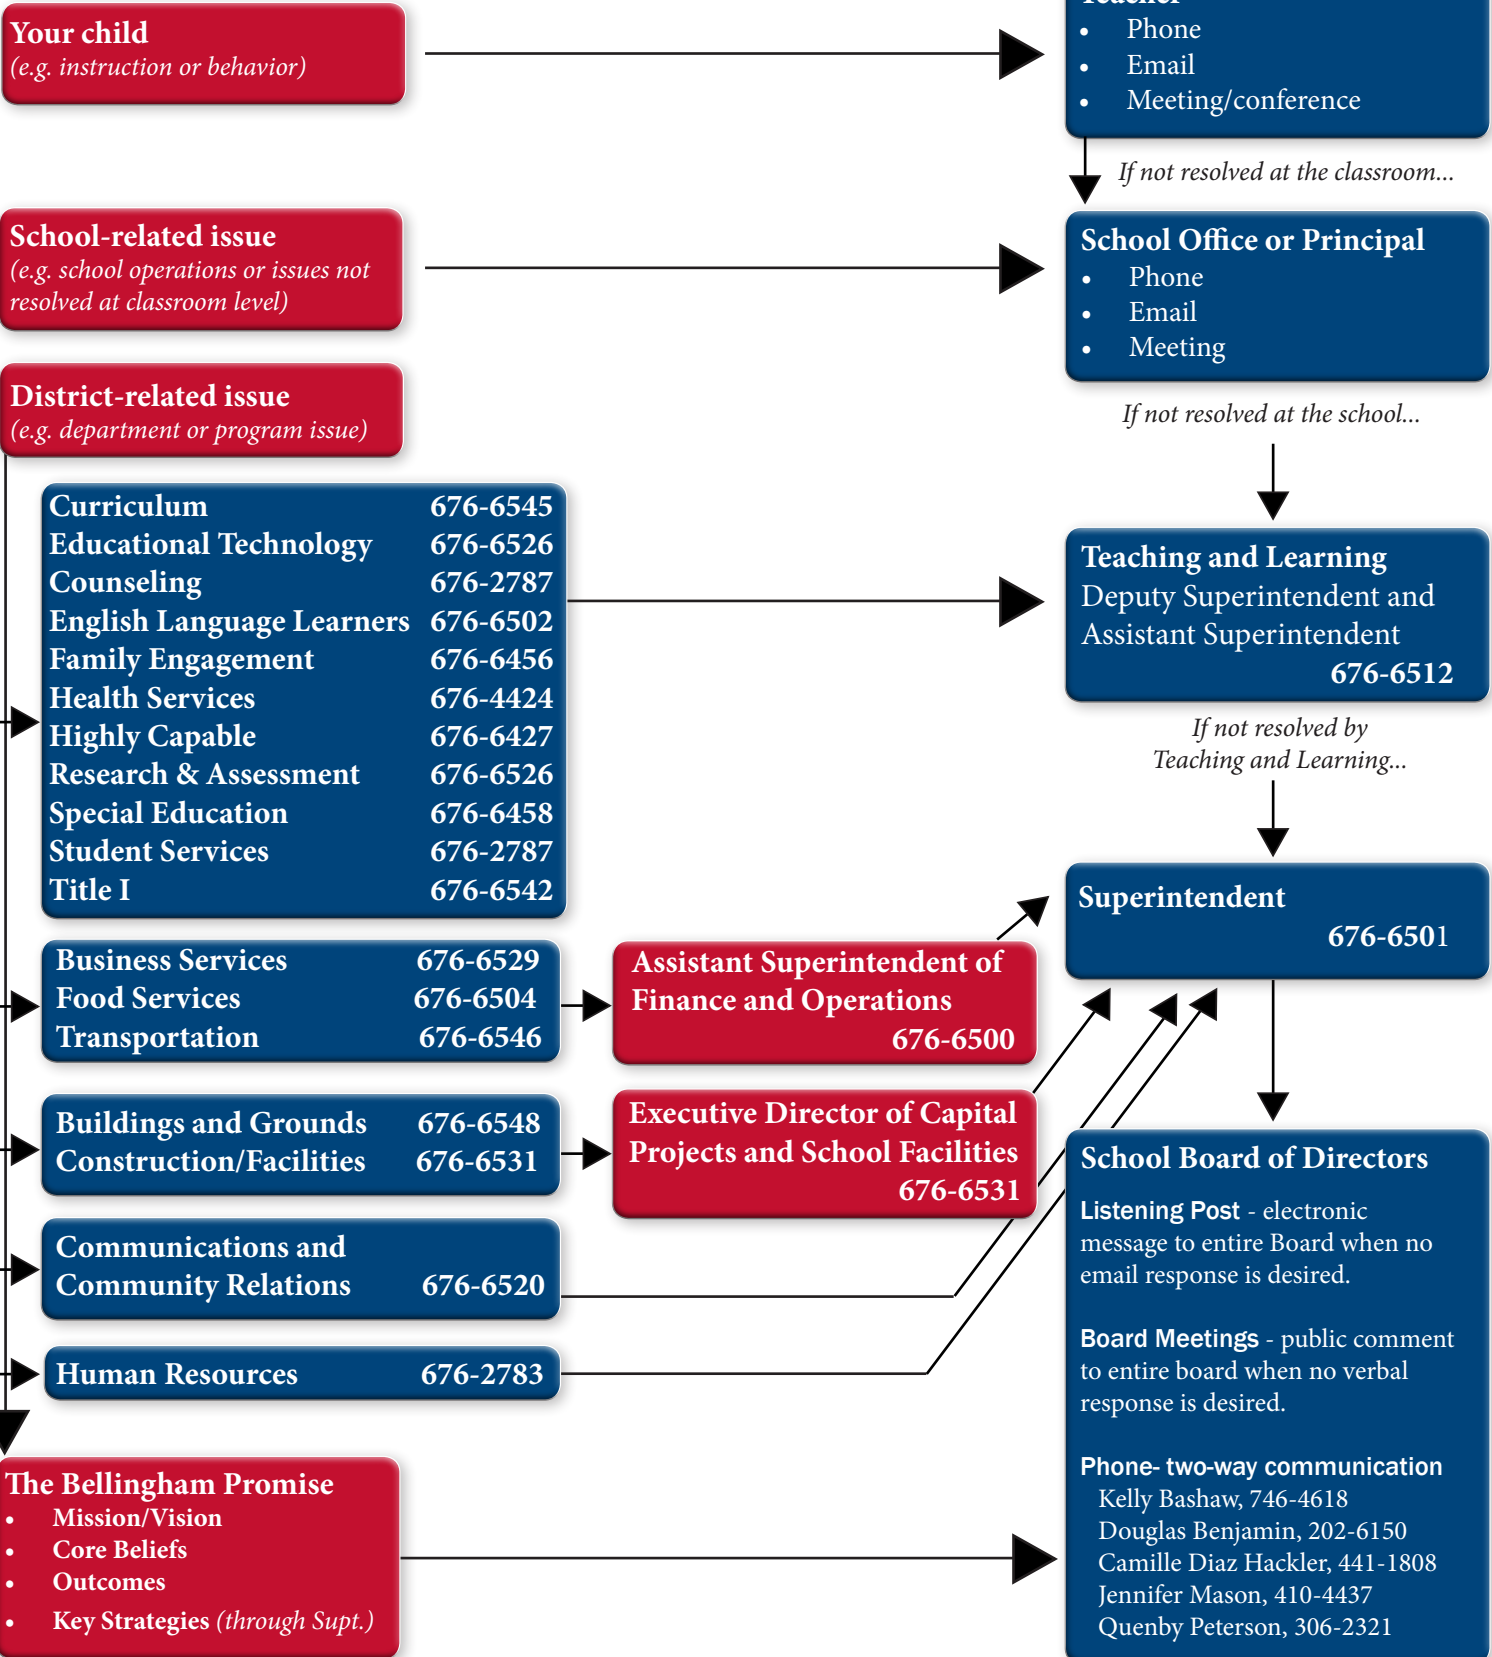

Who to Contact and How:

With feedback, concerns or questions about:
All numbers begin with prefix 360

Need more assistance? Call District Office reception at 360-676-6400