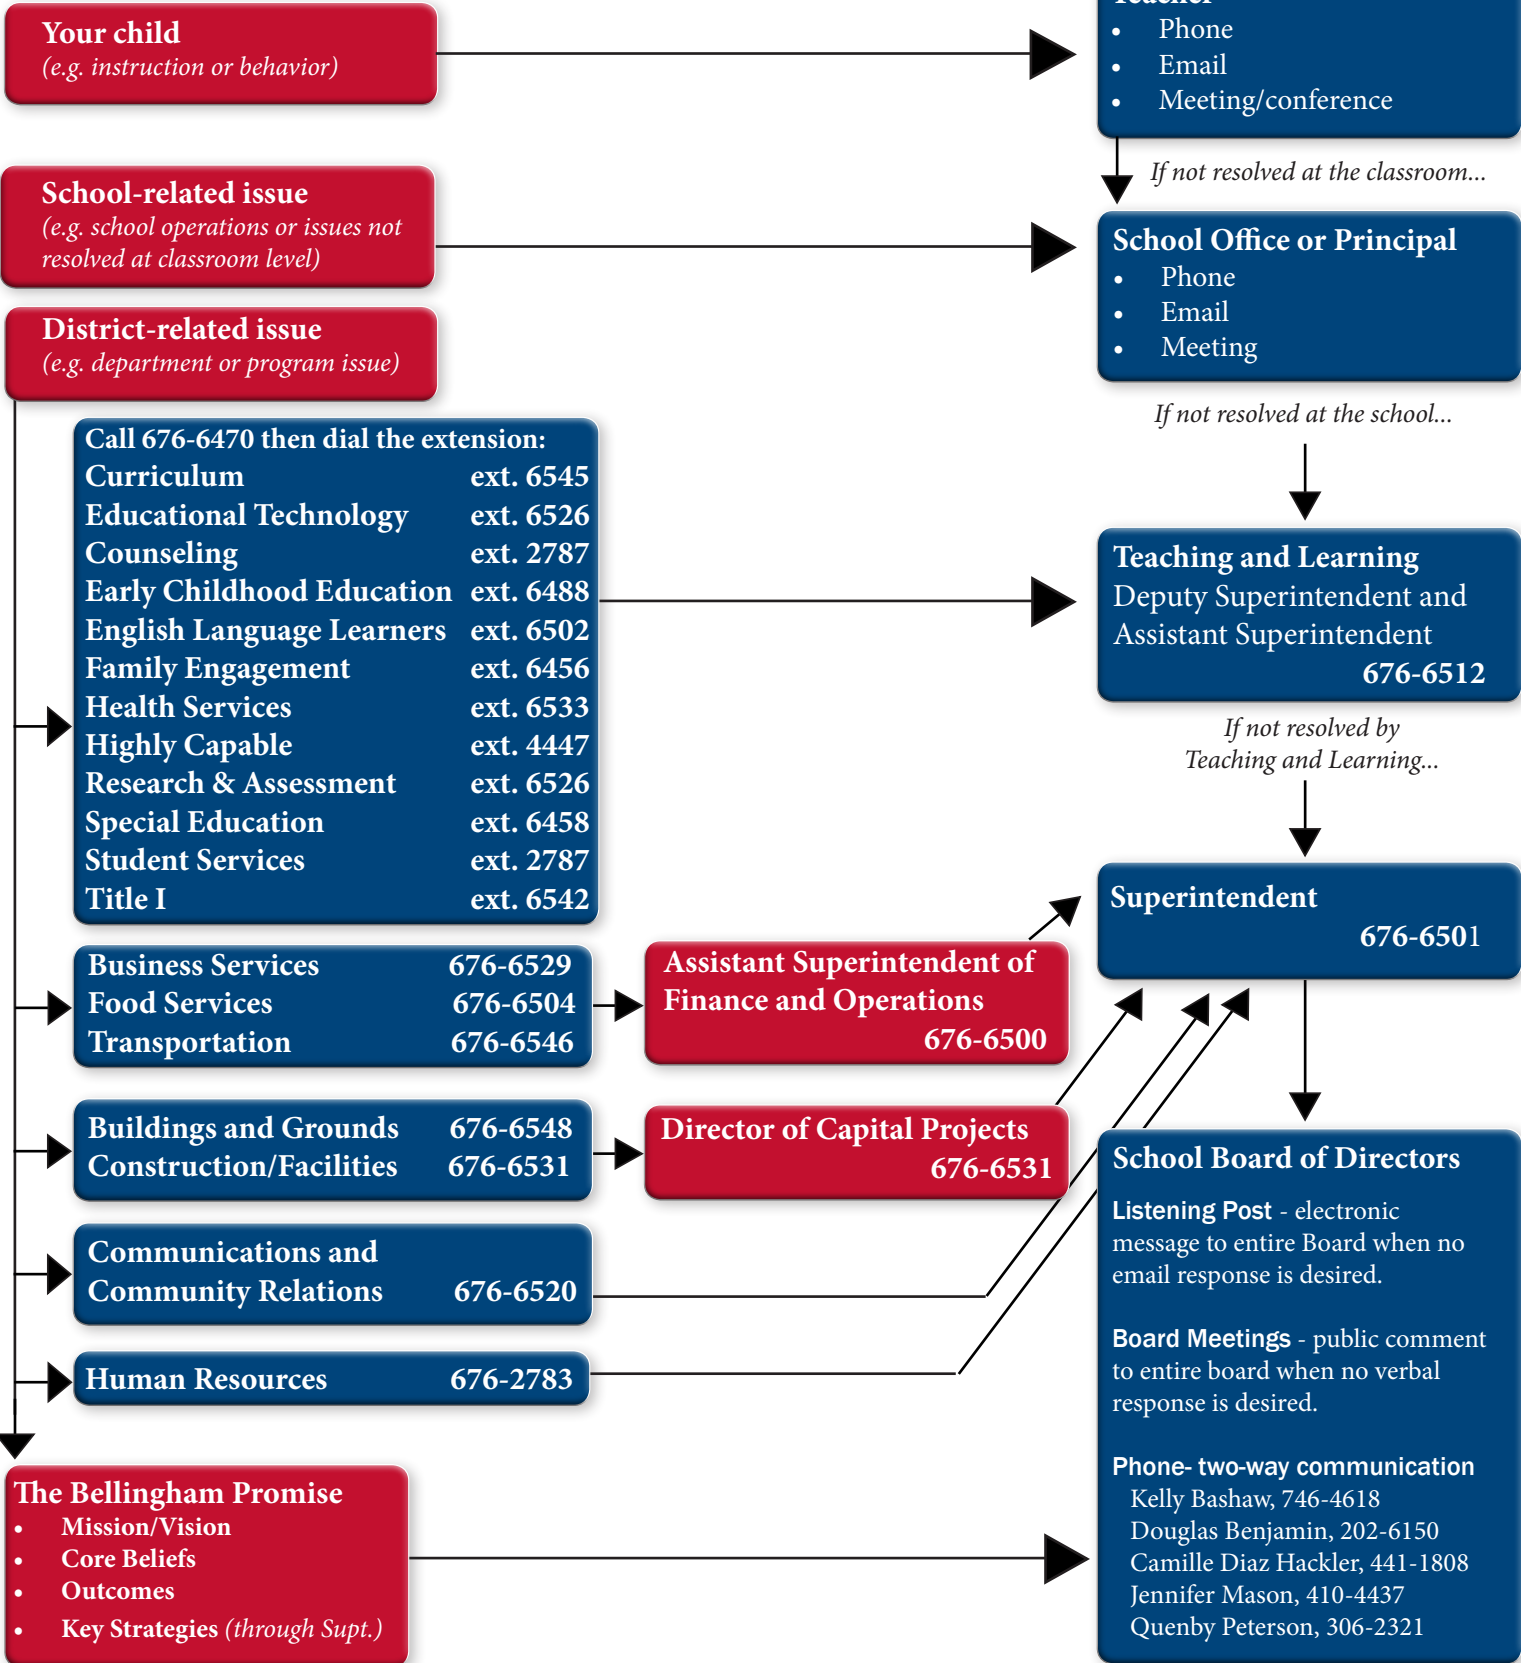

Who to Contact and How:

With feedback, concerns or questions about:
All numbers begin with prefix 360

Need more assistance? Call District Office reception at 360-676-6400