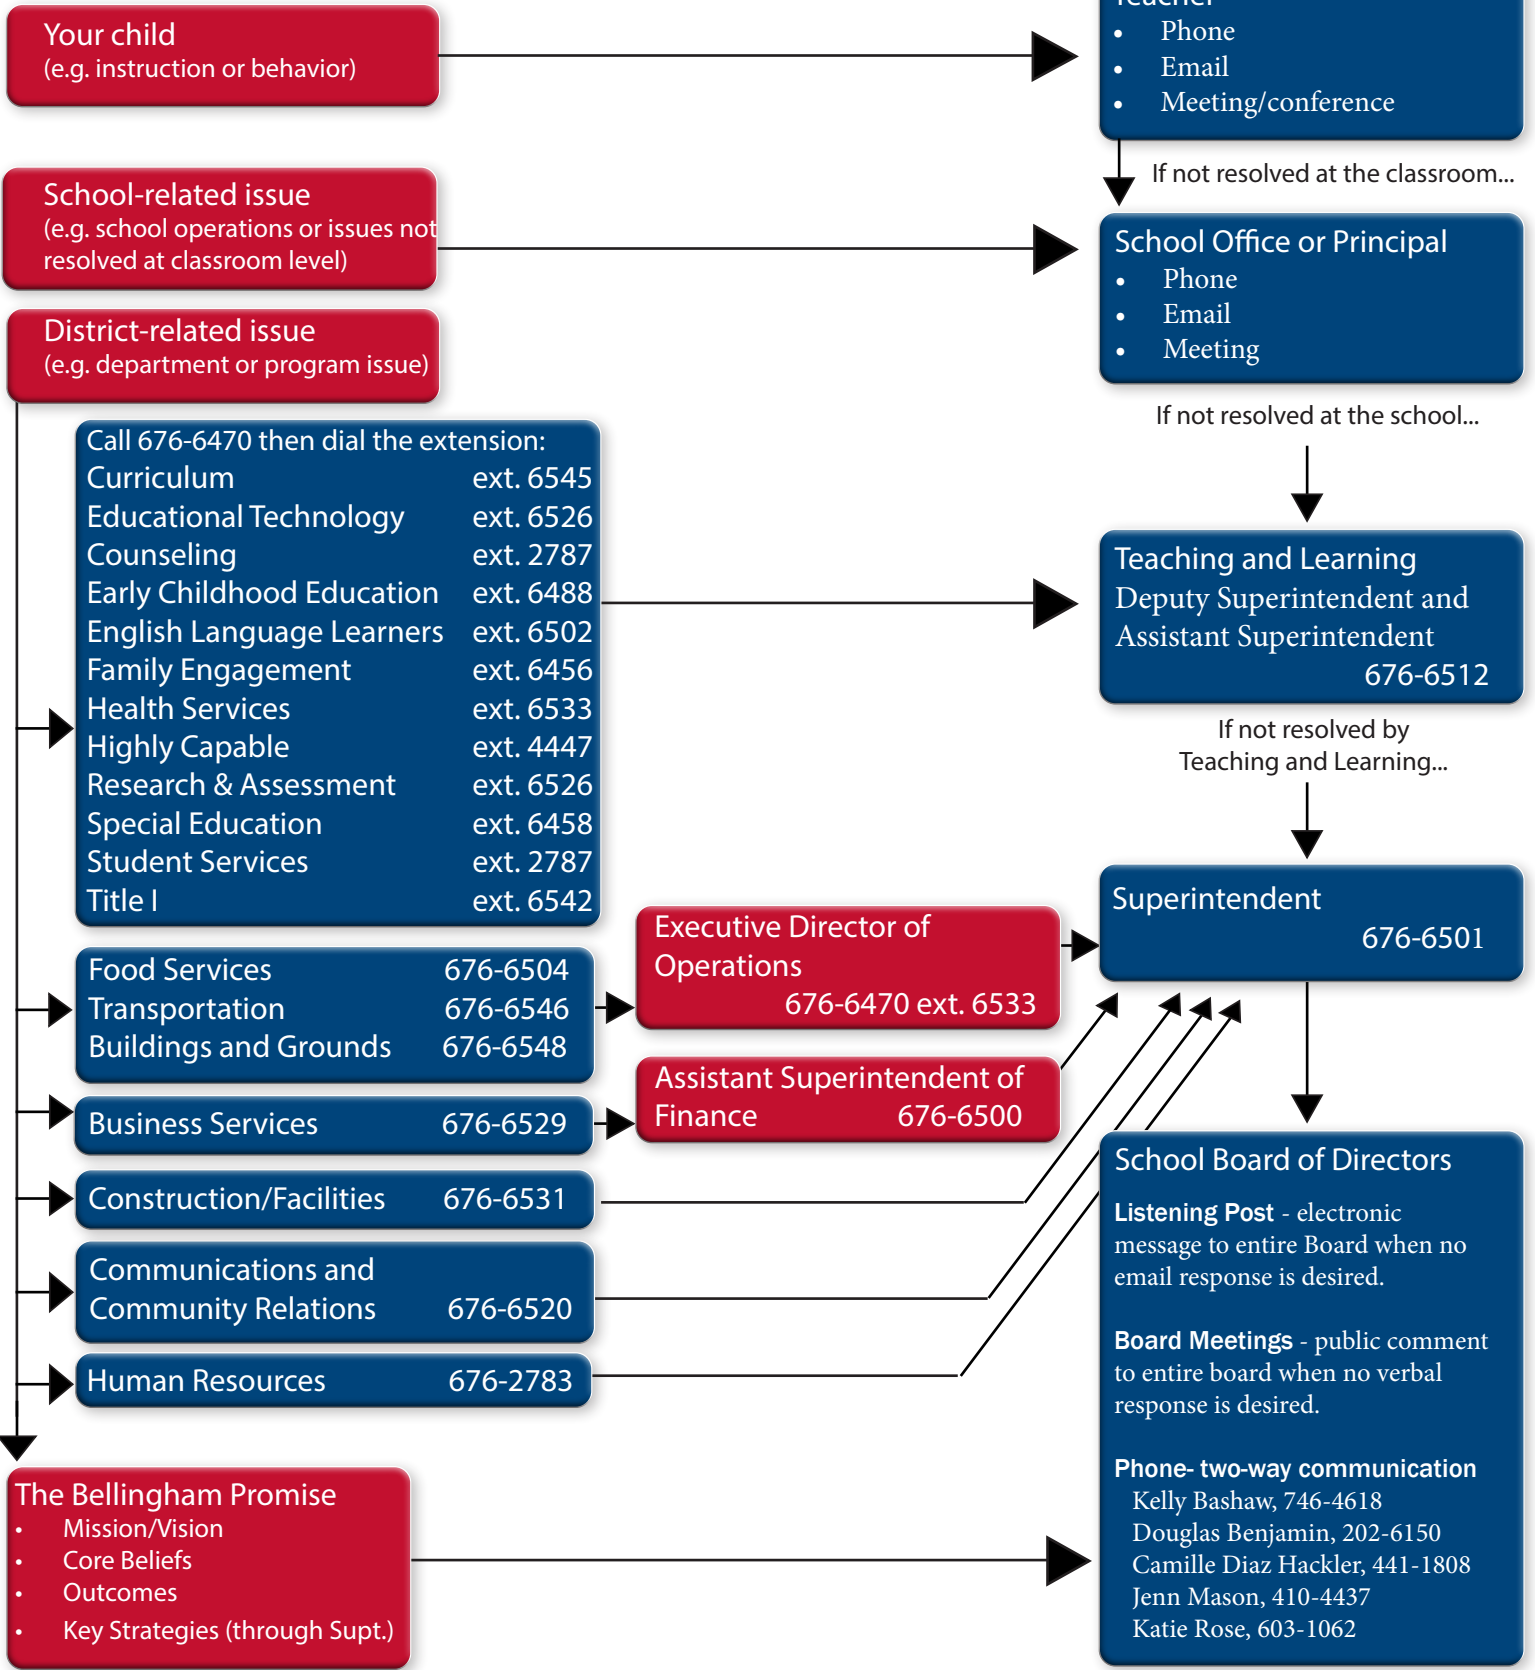

Who to Contact and How:

With feedback, concerns or questions about:
All numbers begin with prefix 360

Need more assistance? Call District Office reception at 360-676-6400