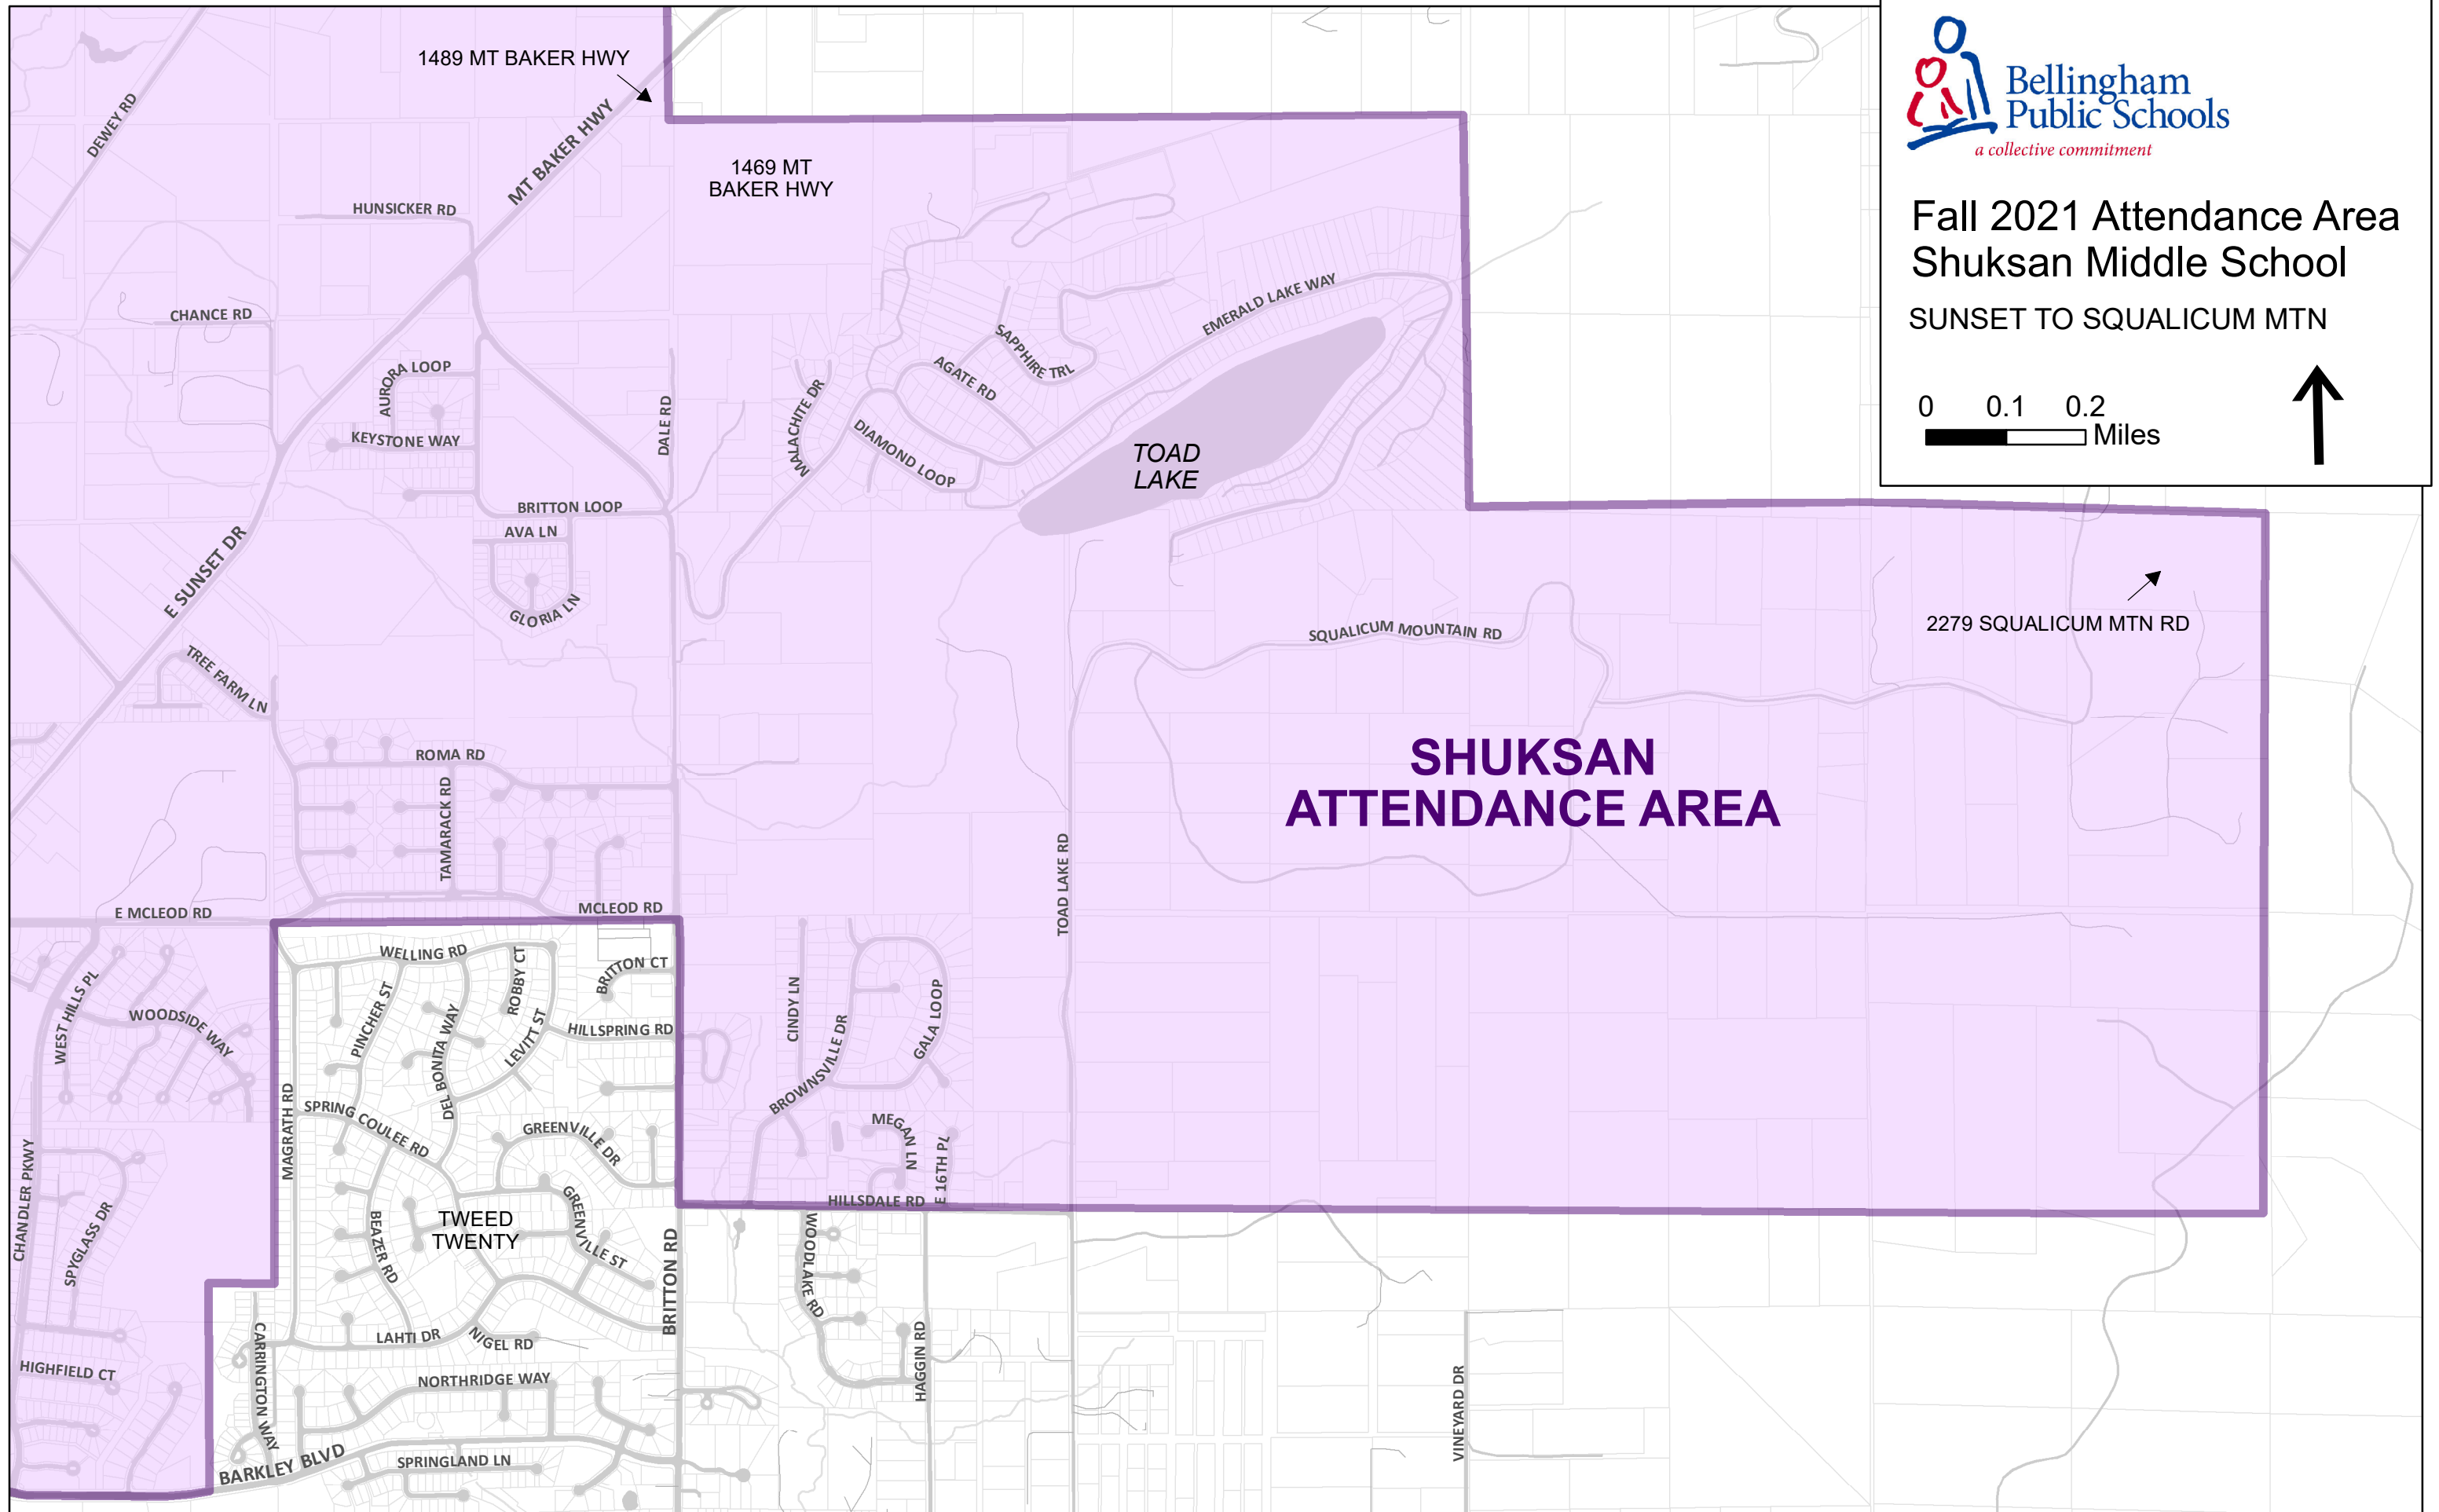

Fall 2021 Attendance Area
Shuksan Middle School
SUNSET TO SQUALICUM MTN

**SHUKSAN
ATTENDANCE AREA**

1489 MT BAKER HWY

1469 MT BAKER HWY

TOAD LAKE

2279 SQUALICUM MTN RD

TWEED TWENTY