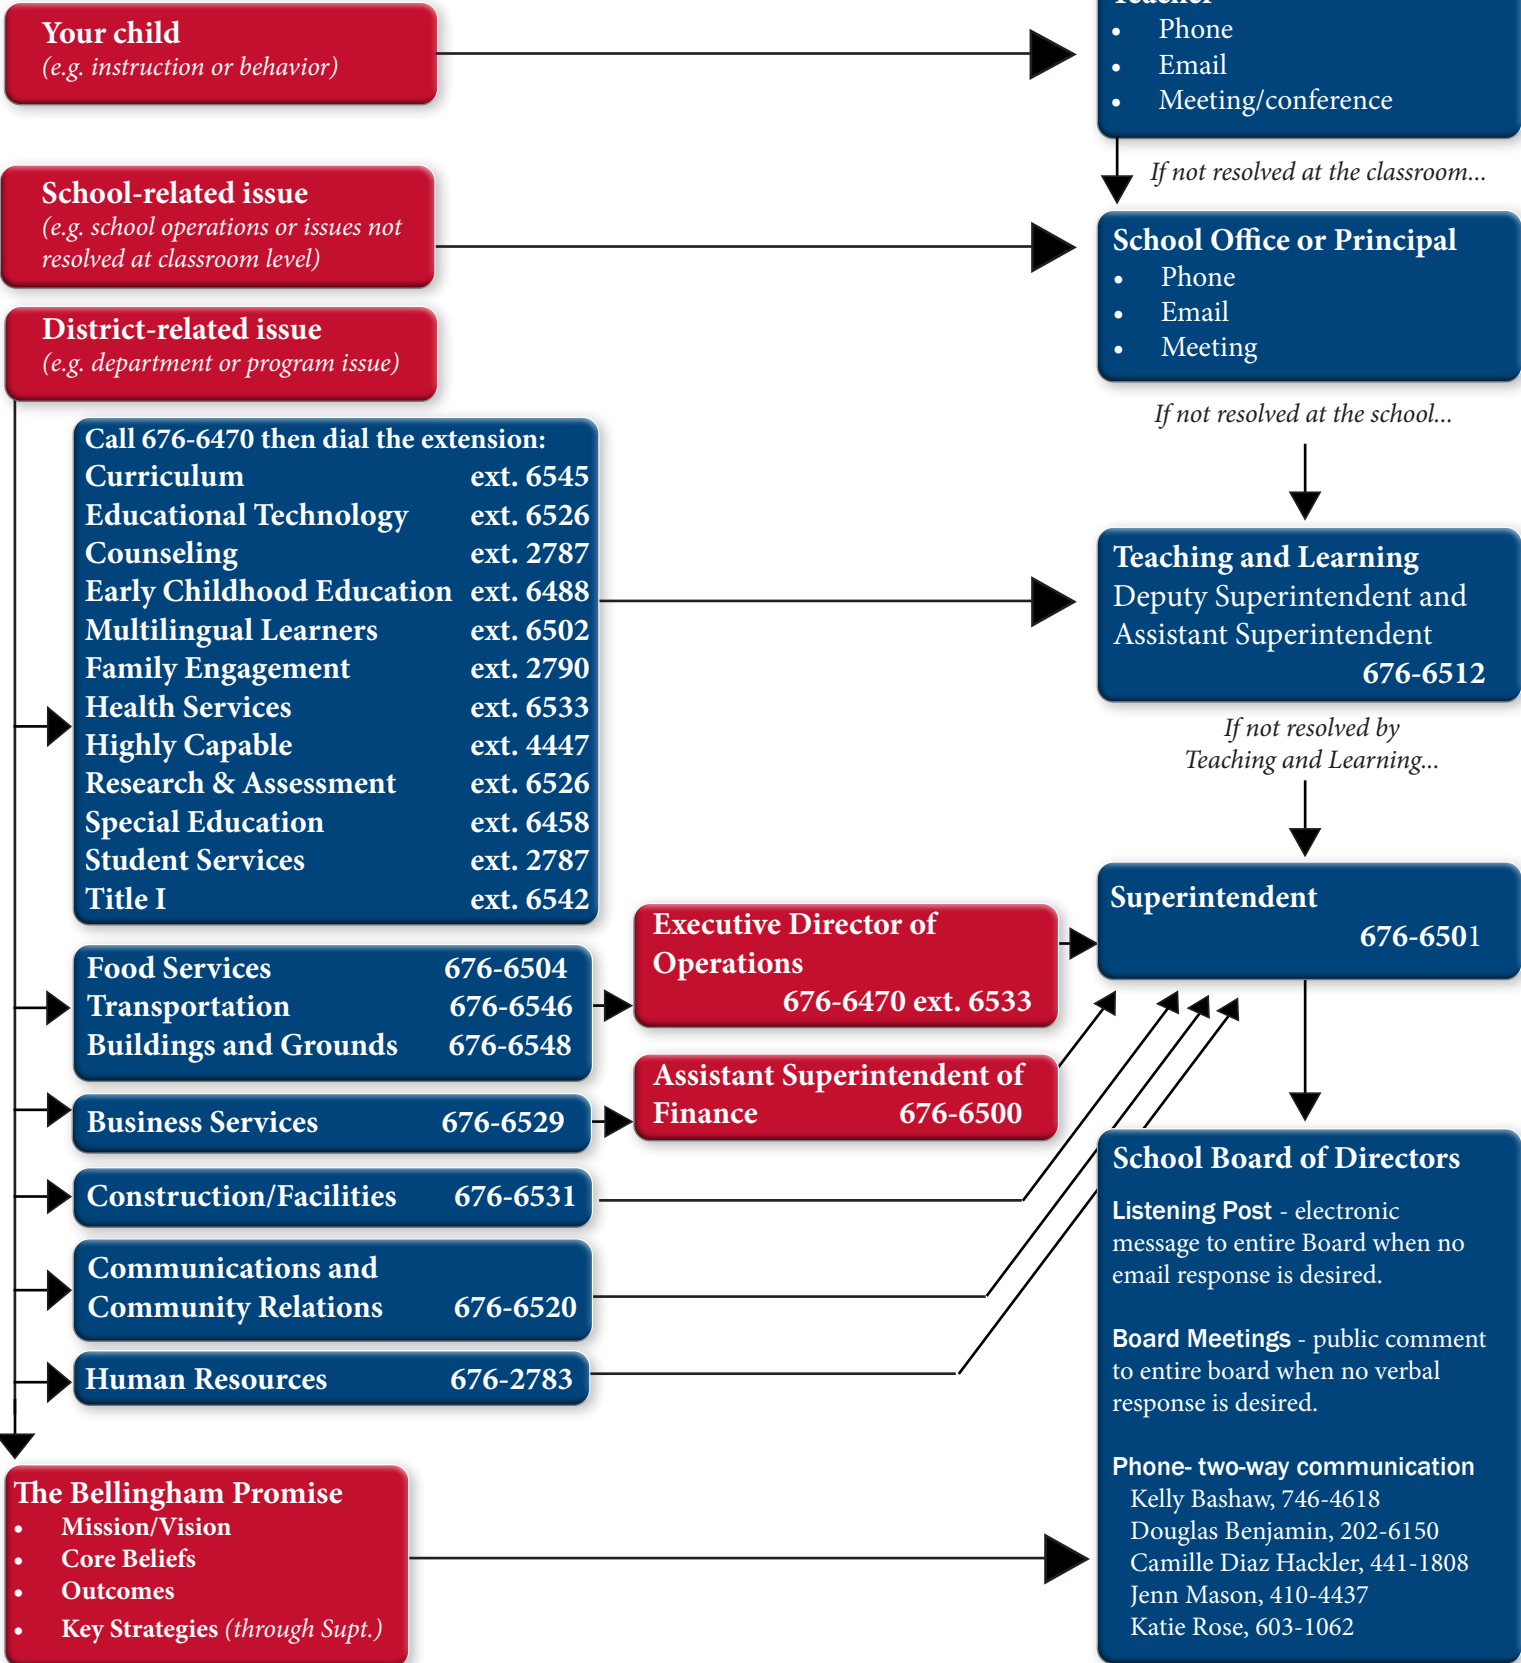

# Who to Contact and How:

With feedback, concerns or questions about:  
*All numbers begin with prefix 360*

Need more assistance? Call District Office reception at 360-676-6400