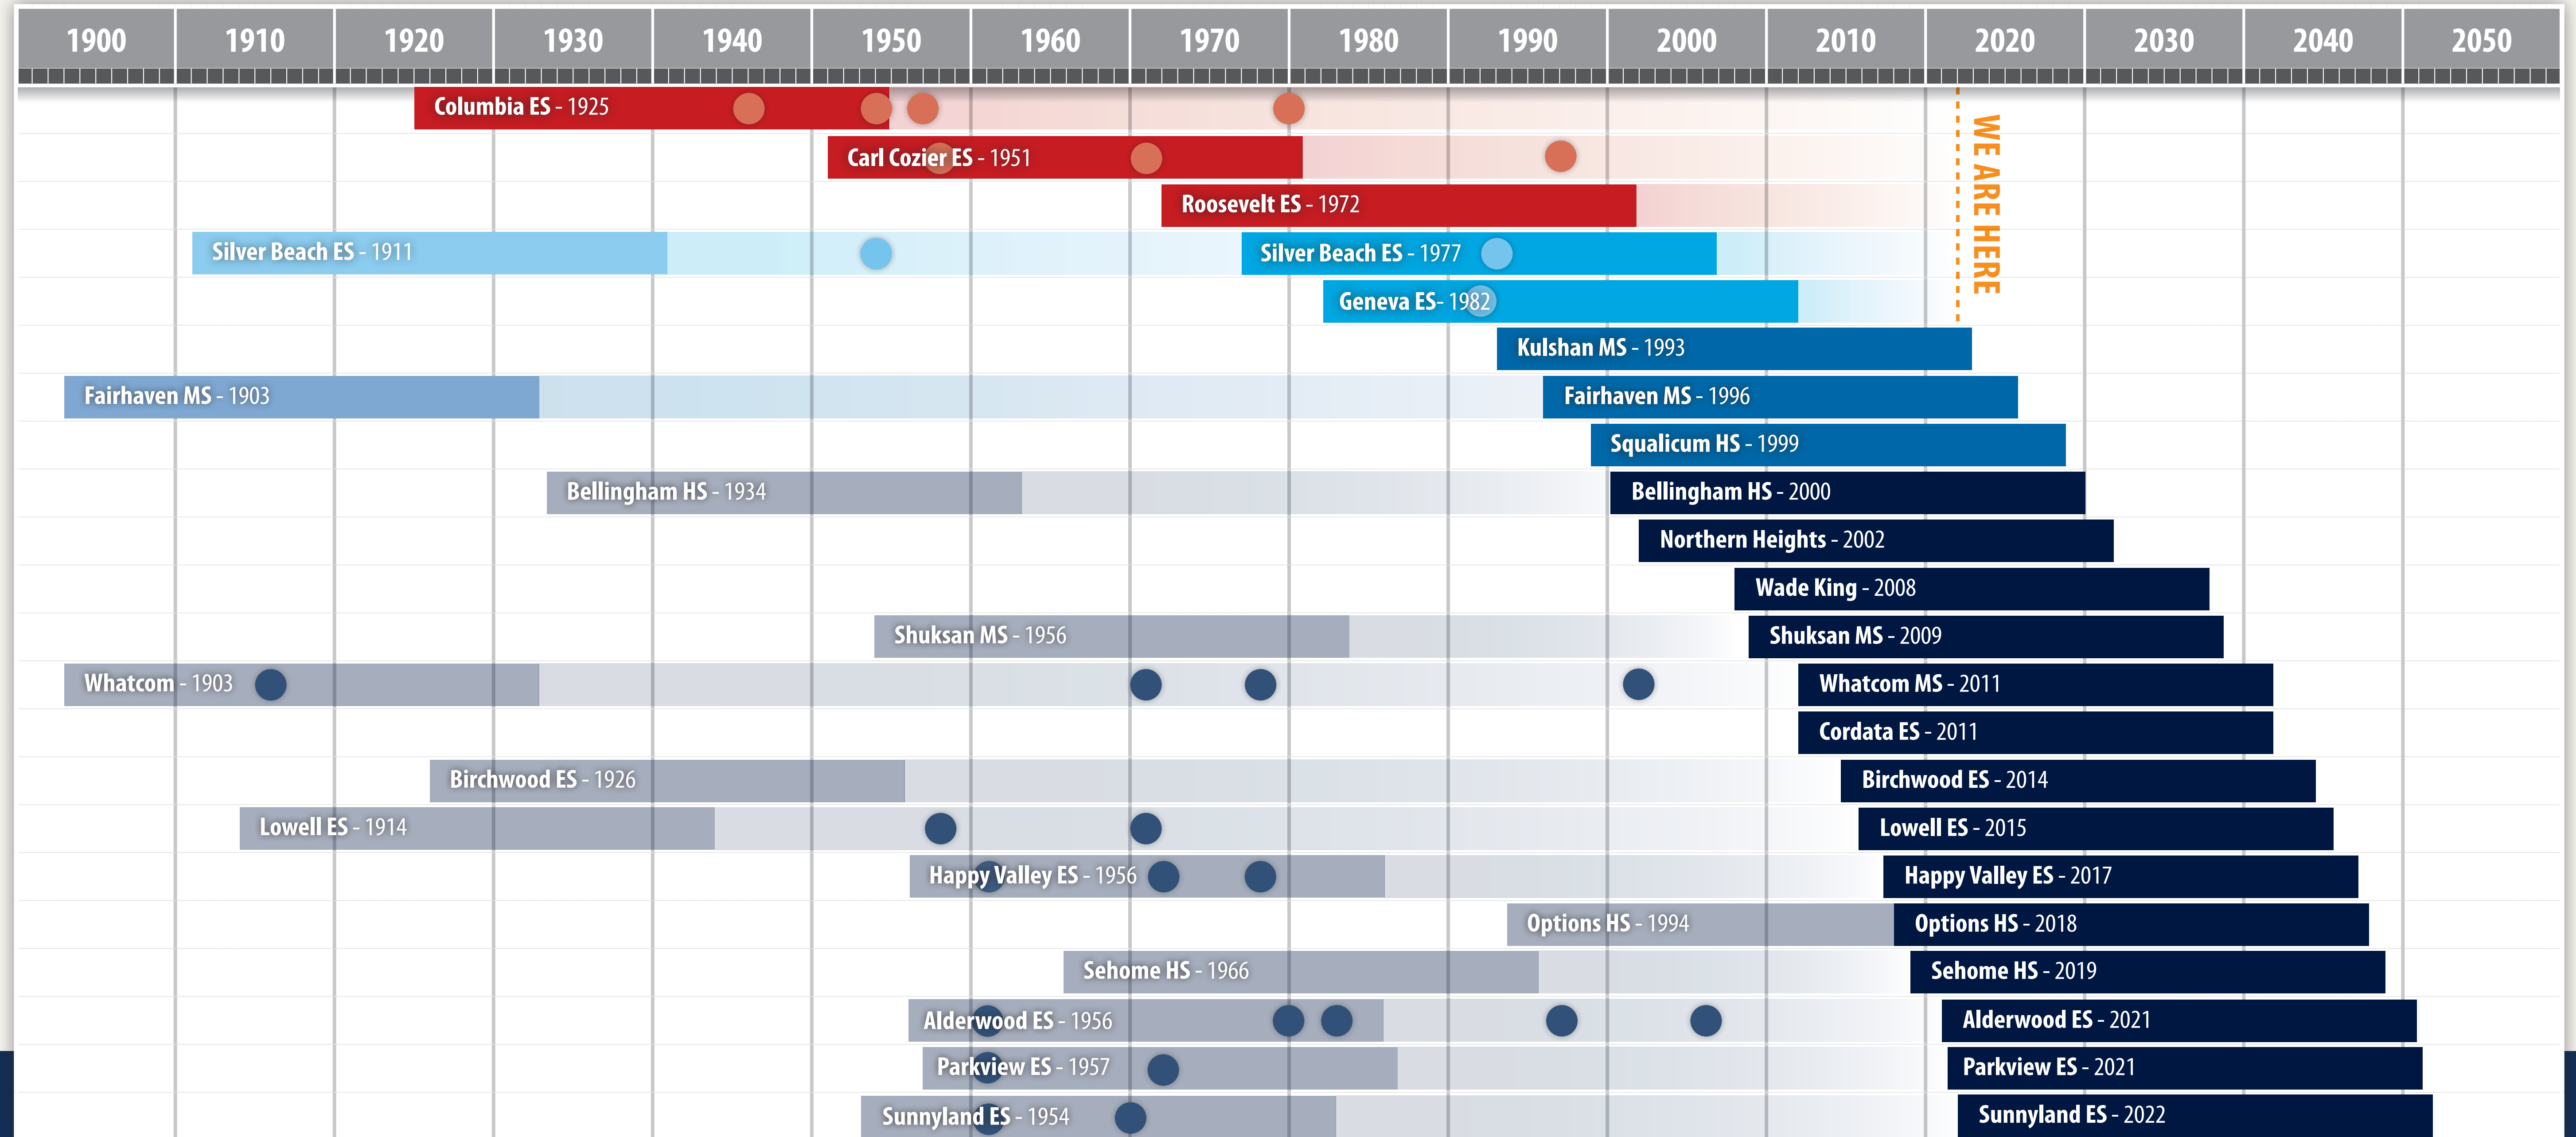

School Facility Timeline

MAINTAINED & MINIMAL MODERNIZATION

GROWTH & REPLACEMENT - 1980s

GROWTH & REPLACEMENT - 1990s

GROWTH & REPLACEMENT - 2000s

CIRCLES DESIGNATE YEARS OF MAJOR MODERNIZATIONS AND/OR ADDITIONS